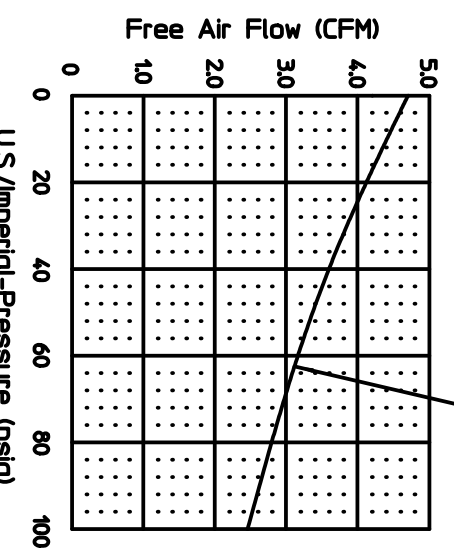

Product Specifications

Model Number	Motor	SPM	HP	Wt.	Net Wt.
SIZE-04-055X	15/208-230	46 cfm/19 cfm/1	1/2	1.4	1.1
SIZE-05-055X	100-10/220-240	72/5	3/4	0.54	0.4
		4/25	1/2	0.7	0.5

SOUND LEVEL _____ 75 dB(A)
NORMAL AMBIENT _____ 55 dB(A)
RELATIVE HUMIDITY _____ 50%
ENVIRONMENT _____ Clean Damp Free

PRODUCT PERFORMANCE