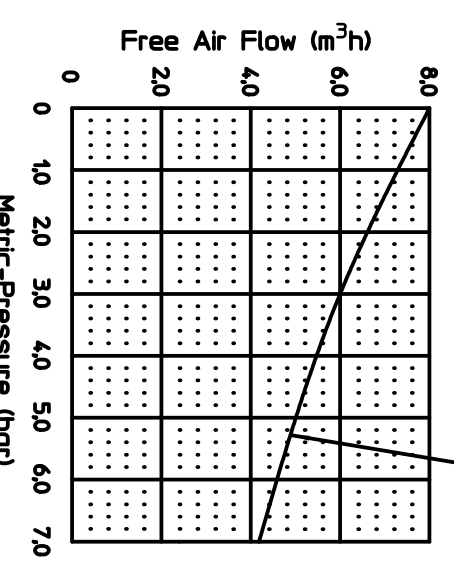

Product Specifications

Model Number	Motor	SPM	HP	Wt.	Net Wt.
SIZE-04-055X	15/208-230	46 cfm/19 cfm/1	1/2	1.4	1.1
SIZE-05-055X	100-10/220-240	72/5	3/4	0.54	0.4
		4/25	1/2	0.7	0.5

SOUND LEVEL _____ 75 dB(A)
NORMAL AMBIENT _____ 55 dB(A)
RELATIVE HUMIDITY _____ 50%
ENVIRONMENT _____ Clean Damp Free

PRODUCT PERFORMANCE